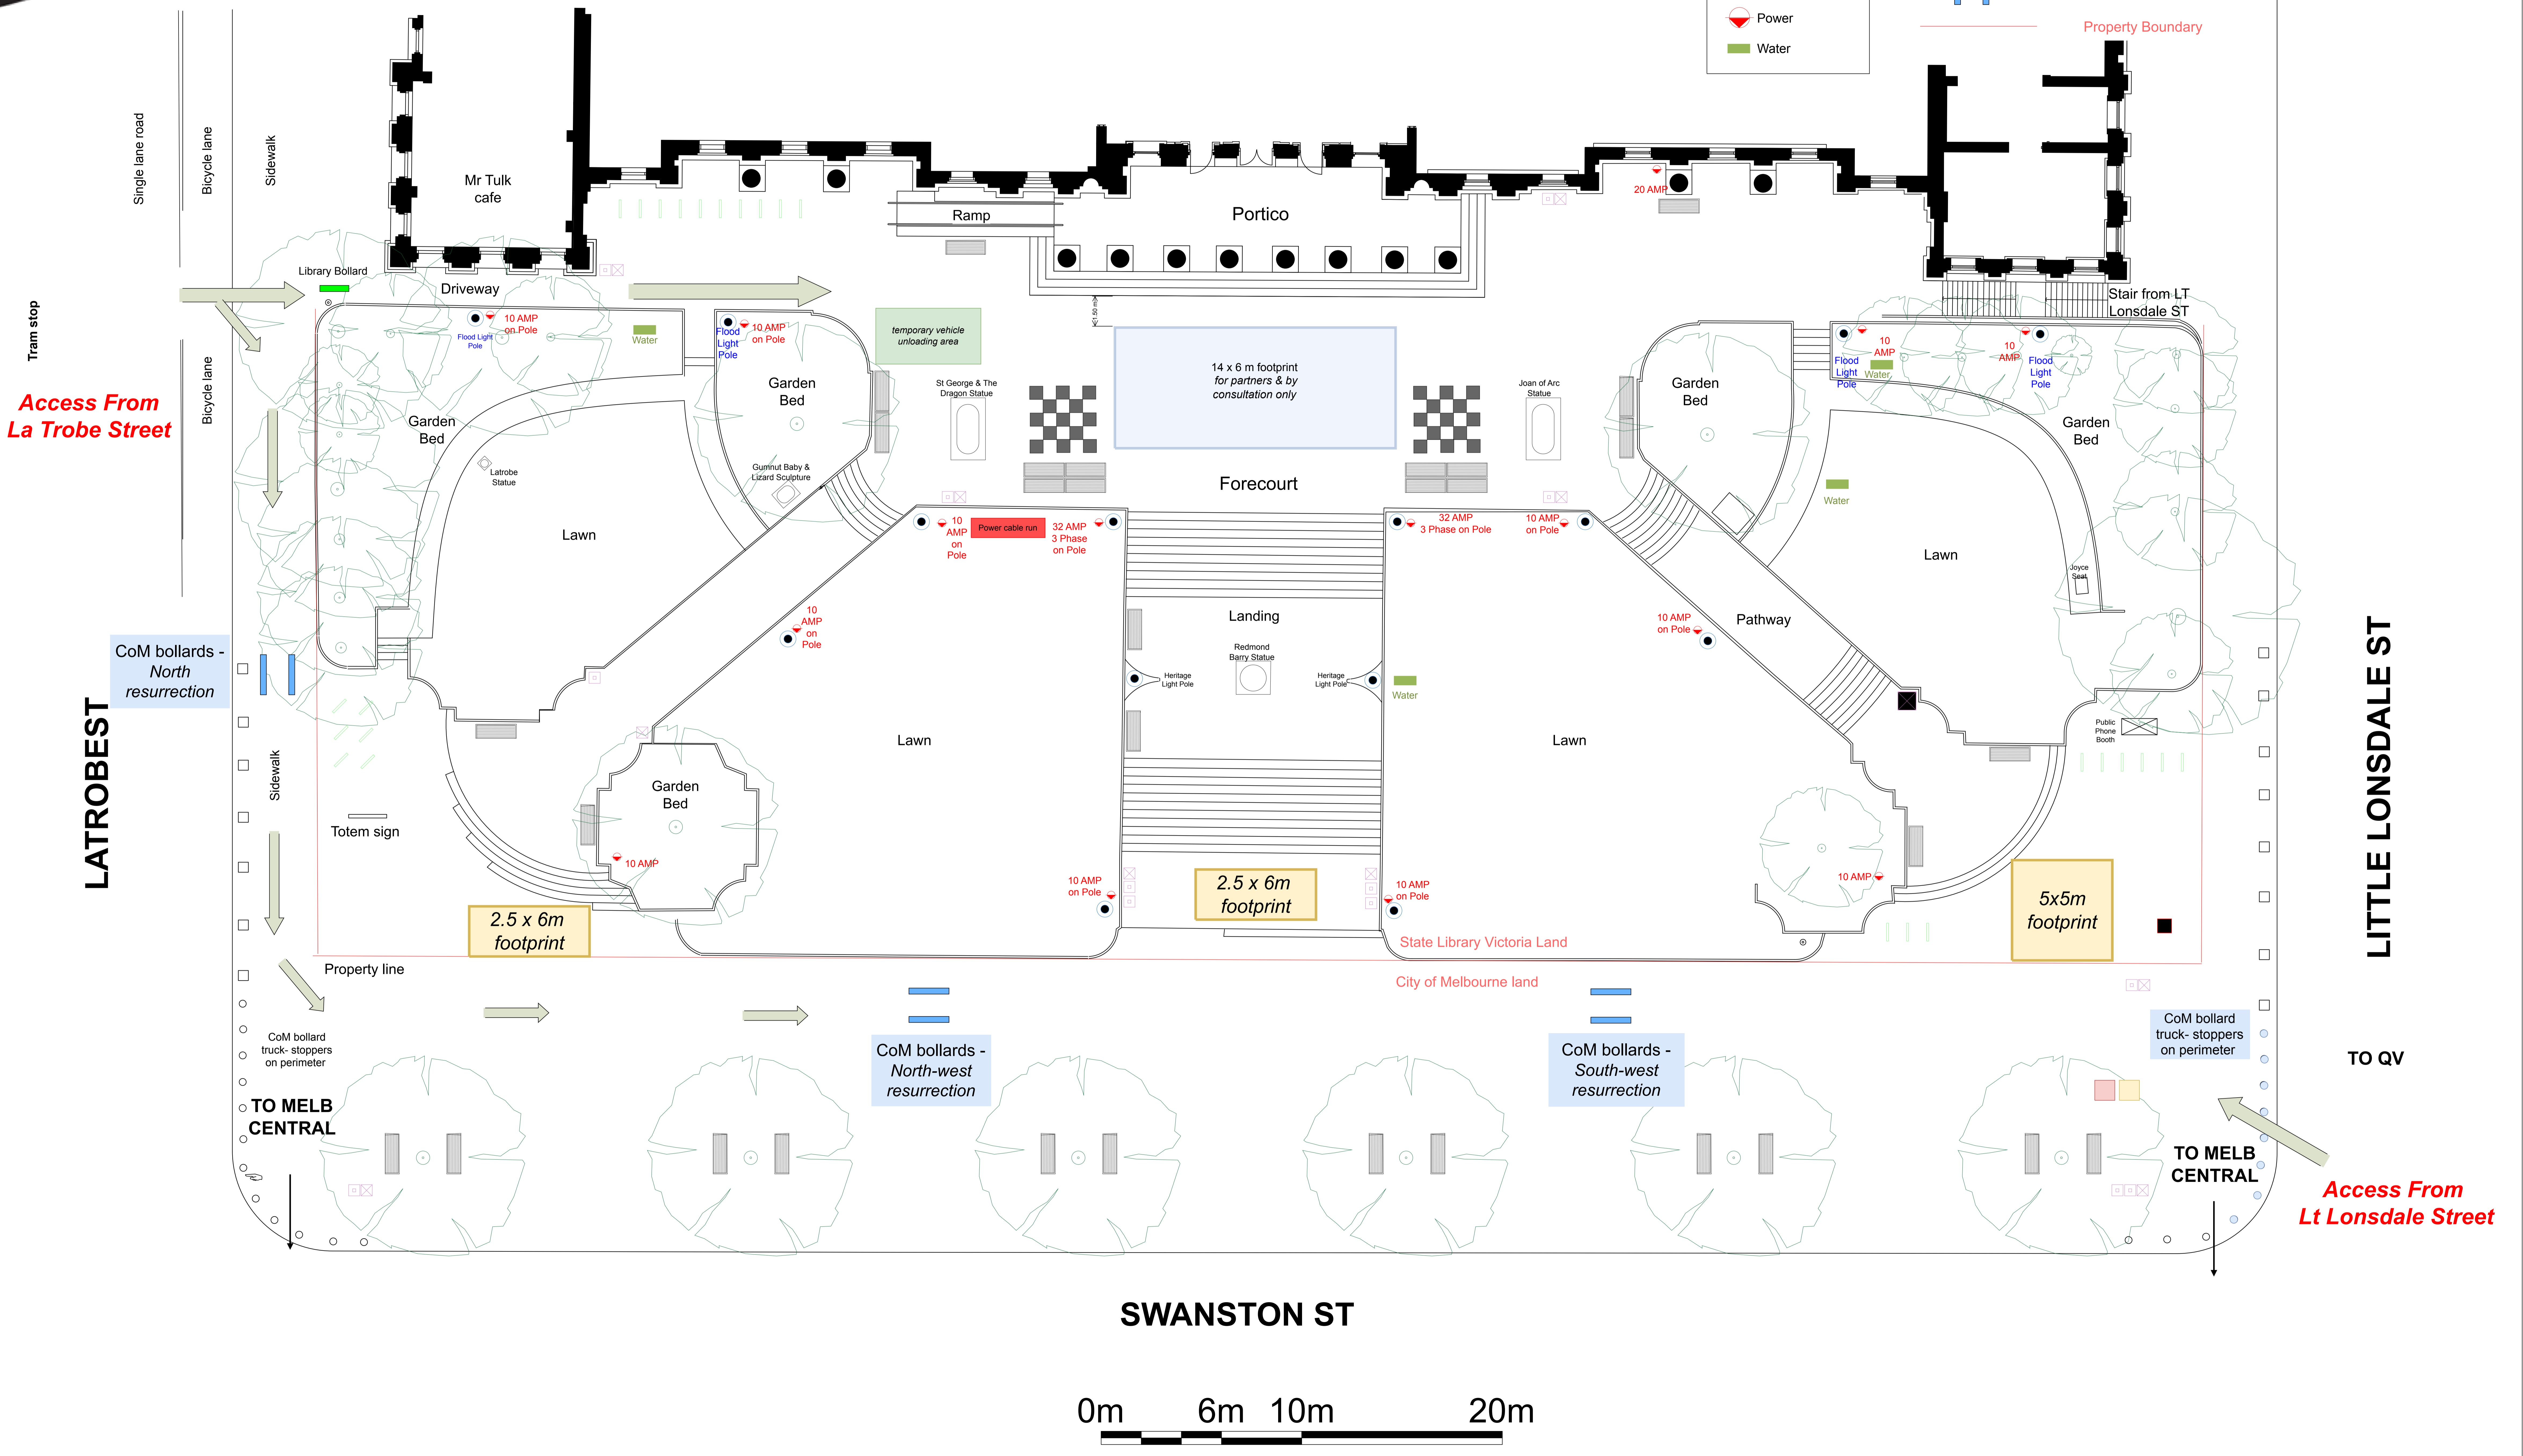

SLV Forecourt

Legend

- Bench Seat
- Bike Rack
- Light Pole
- Bin (general)
- Bin (recycling)
- Power
- Water

Legend cont.

- Access for vehicles/ load in
- Public Chess decals (in use daily)
- CoM Resurrection bollards - see *italics* for location
- Property Boundary

Access From La Trobe Street

Access From Lt Lonsdale Street

LATROBEST

LITTLE LONSDALE ST

SWANSTON ST

TO MELB CENTRAL

TO MELB CENTRAL

TO QV

2.5 x 6m footprint

2.5 x 6m footprint

5x5m footprint

State Library Victoria Land

City of Melbourne land

CoM bollards - North-west resurrection

CoM bollards - South-west resurrection

CoM bollard truck-stoppers on perimeter

Ramp

Portico

20 AMP

Stair from LT Lonsdale ST

temporary vehicle unloading area

14 x 6 m footprint for partners & by consultation only

Forecourt

Garden Bed